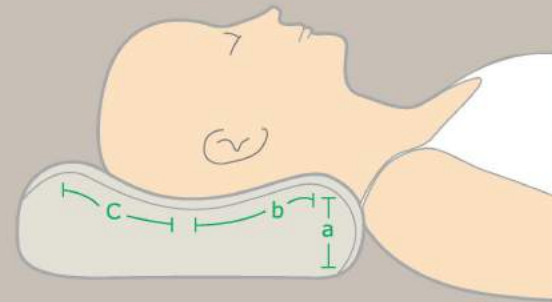

# The 15 sizes Ergonomic Memory Foam Pillow

The human neck curves slightly forward when standing upright and it is important to maintain this curve when in a resting position. If the height of the pillow is too high or too low, the neck is bent abnormally forward, backward or to the side, it will cause muscle strain on the back of the neck and shoulders. This type of position may also cause narrowing of the air pipe, resulting in obstructed breathing, and sometimes snoring, which can lower sleeping quality.

- a) Depth of shoulder
- b) Length of neck
- c) Shape of head

**Memory Foam Pillow is designed to keep the spine in natural alignment** The temperature sensitive memory foam pillow is dual-lobed and cervical in design. They provide proper neck support; the properly aligning your head and neck with your spine reduce stress on your neck and provide customized support. With better alignment of the breathing passage, the memory foam pillow helps to reduce the likelihood of snoring. The customized support also will prevent many common forms of back pain and neck pain.