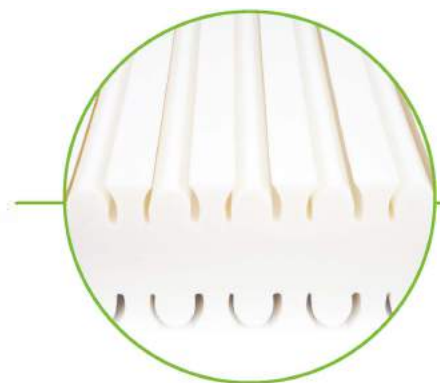

Comfort-flex 2004 CF04

Size: All size
20cm High resilience foam

Comfort-flex Foam

Soft

Medium

Firm