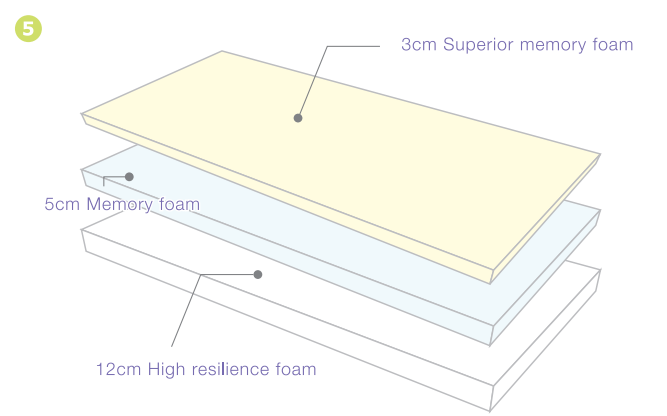

6 Comfort-Max 22cm MM022

This superior mattress is made of the combination with memory foam and HR foam. It provides the combination feel of latex and memory foam. Not too soft not to firm, just right for your needs. Provide you with truly rested sleep.

1. **Size:** All size
- a. 2cm Superior memory foam
  - b. 2cm High resilience foam
  - c. 5cm Memory foam
  - d. 13cm High resilience foam

Memory Foam Firmness

☐ Soft ☒ Medium ☐ Firm