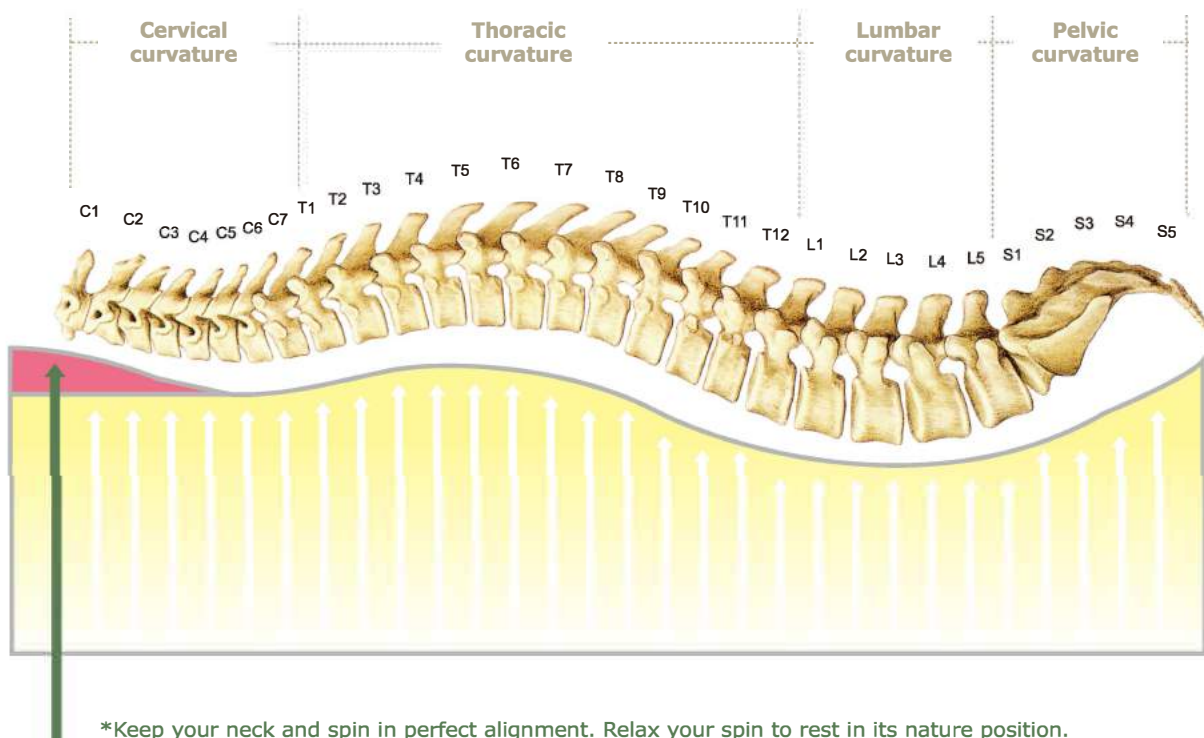

## Sleep Comfort

A good mattress should provide support while allowing for the natural curves and alignment of the spine.

\*Keep your neck and spine in perfect alignment. Relax your spine to rest in its nature position.

**Memory Foam** is the material that will provide the perfect support and naturally keep the spine in natural curve.

**Memory foam** is a temperature sensitive visco-elastic material.

This material becomes softer (more elastic) in warmer areas where your body is making the most contact with the surface and remains firmer (more viscous) in cooler areas where less body contact is being made. If you lie down on your back, the heaviest parts of your body, typically your hips, sink in further than the lighter parts, like your feet. As your hips sink in, the material rises to meet your upper thighs and lower back eventually filling any gaps along the contour of the back of your body. As the material molds to your shape, your body becomes supported in the correct anatomical position with your neck and spine in perfect alignment. Memory foam helps the body relieve pressure, prevents back pain, and greatly reduces the need to toss and turn throughout the night.

## No sleep disturbance

As each point of the memory foam surface reacts to the weight and pressure independently, when toss and turn will not disturb each other.

The picture indicates that traditional spring mattress usually make the waist hanging in air, pressure point focus on back and hips, and causes muscle too tight and easy to cause pain point and discomfort.