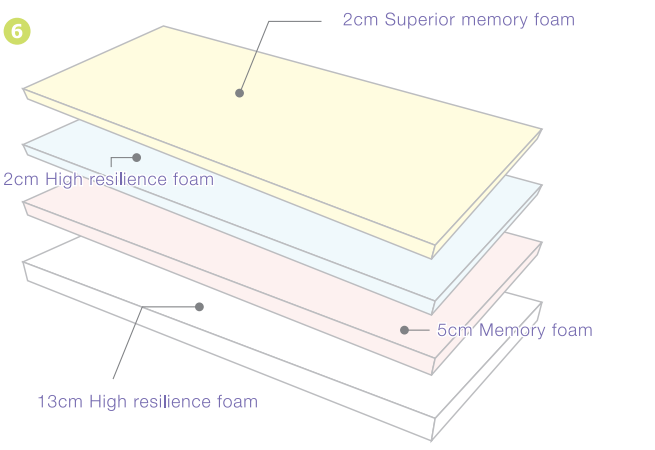

This mattress is made of the superior memory foam as top layer. The combination of two different firmness memory foam layer provides the luxury comfort feel all night long....

- Size:** All size
- a. 3cm Superior memory foam
  - b. 5cm Memory foam
  - c. 12cm High resilience foam

Memory Foam Firmness

Soft  Medium  Firm

**6 Comfort-Max 22cm MM022**

This superior mattress is made of the combination with memory foam and HR foam. It provides the combination feel of latex and memory foam. Not too soft not to firm, just right for your needs. Provide you with truly rested sleep.

- Size:** All size
- a. 2cm Superior memory foam
  - b. 2cm High resilience foam
  - c. 5cm Memory foam
  - d. 13cm High resilience foam

Memory Foam Firmness

Soft  Medium  Firm

All the memory foam can be choose in different density and firmness from high to low for personal preference. Also, the base layer of the mattress also can be choose from high density foam to high resilience foam.