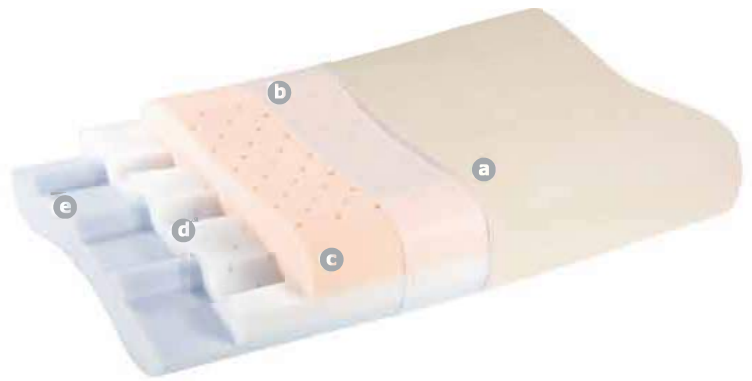

**Ergo-9R**

Size 31 x 61 x 9 cm  
for tall body size, or round head shape

**Ergo-10**

Size 32 x 61 x 10 cm  
for tall or big body size

**Ergo-11**

Size 34 x 61 x 11 cm  
for tall or big body size

**Ergo-12**

# Victoria Pillow™

The specially designed Victoria Pillow has 3 unique layers. The first two layers are designed with ventilation holes to ensure proper air flow while you sleep. The Victoria Pillow is made of two different density memory foam, and with a high density foam in between. This combination provides the superior comfort and maximized support for the neck.