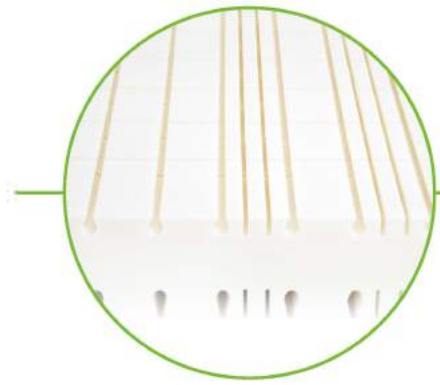

Comfort-flex 2006 CF06

Size: All size
17cm High resilience foam

Comfort-flex Foam

Soft

Medium

Firm