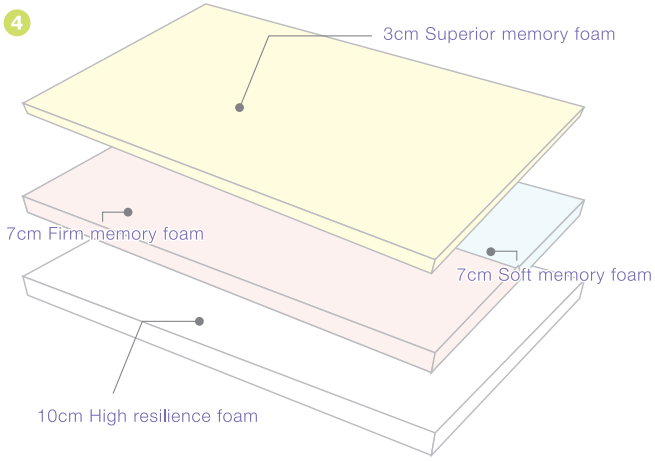

**Size:** All size

**7cm Memory foam + 10cm High resilience foam**

Memory Foam Firmness

**3**  
**Comfort-Intense 17cm MI017**

This mattress is basically made of high quality HR foam for the superior resilience.

With 3 cm memory foam as top layer, it will provide the soft and comfort touch to the body and reduce pressure point. The mattress is designed for people who prefer to sleep on the firm mattress.

**Size:** All size

## Mattress Size

Width	Length	Height							
80	200	5	6	7	8	15	17	20	22
80	210	5	6	7	8	15	17	20	22
90	190	5	6	7	8	15	17	20	22
90	200	5	6	7	8	15	17	20	22
90	210	5	6	7	8	15	17	20	22
90	220	5	6	7	8	15	17	20	22
100	200	5	6	7	8	15	17	20	22
100	210	5	6	7	8	15	17	20	22
100	220	5	6	7	8	15	17	20	22
120	200	5	6	7	8	15	17	20	22
140	200	5	6	7	8	15	17	20	22
160	200	5	6	7	8	15	17	20	22
180	200	5	6	7	8	15	17	20	22
200	200	5	6	7	8	15	17	20	22