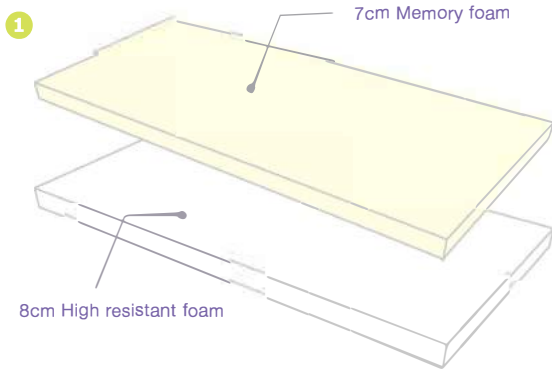

Comfort Memory Foam Mattress

There is no single mattress that works for all people. Therefore, we have provided different firmness memory foam mattress that comply to your body weight, in order to provide you with customized support and luxurious comfort.

1
Comfort-Ease 15cm ME015

This mattress is designed for a standard to most things you need for pressure relieving and comfort. Provide you with total support to every contour point of the body, Bring you into a peaceful and comfortable sleep.

Size: All size

7cm Memory foam + 8cm High resilience foam

Memory Foam Firmness

2
Comfort-Plus 17cm MP017

This mattress is classic memory foam mattress designed. The memory foam layer will relax your spin to rest in its nature position, reduce pressure points, and provide customized support while you sleep. Less tossing and turning up to 80% throughout the night.

Size: All size

7cm Memory foam + 10cm High resilience foam

Memory Foam Firmness