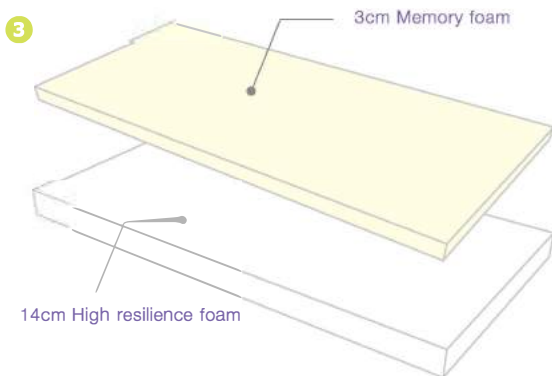

Mattress Size

Width	Length	Height							
80	200	5	6	7	8	15	17	20	22
80	210	5	6	7	8	15	17	20	22
90	190	5	6	7	8	15	17	20	22
90	200	5	6	7	8	15	17	20	22
90	210	5	6	7	8	15	17	20	22
90	220	5	6	7	8	15	17	20	22
100	200	5	6	7	8	15	17	20	22
100	210	5	6	7	8	15	17	20	22
100	220	5	6	7	8	15	17	20	22
120	200	5	6	7	8	15	17	20	22
140	200	5	6	7	8	15	17	20	22
160	200	5	6	7	8	15	17	20	22
180	200	5	6	7	8	15	17	20	22
200	200	5	6	7	8	15	17	20	22