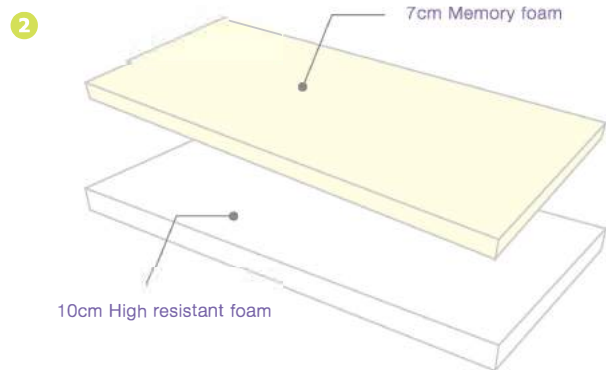

**1**  
**Comfort-Ease 15cm ME015**

This mattress is designed for a standard to most things you need for pressure relieving and comfort. Provide you with total support to every contour point of the body, Bring you into a peaceful and comfortable sleep.

**Size:** All size

**7cm Memory foam + 8cm High resilience foam**

Memory Foam Firmness

**2**  
**Comfort-Plus 17cm MP017**

This mattress is classic memory foam mattress designed. The memory foam layer will relax your spin to rest in its nature position, reduce pressure points, and provide customized support while you sleep. Less tossing and turning up to 80% throughout the night.

**Size:** All size

**7cm Memory foam + 10cm High resilience foam**

Memory Foam Firmness

**3**  
**Comfort-Intense 17cm MI017**

This mattress is basically made of high quality HR foam for the superior resilience.

With 3 cm memory foam as top layer, it will provide the soft and comfort touch to the body and reduce pressure point. The mattress is designed for people who prefer to sleep on the firm mattress.

**Size:** All size